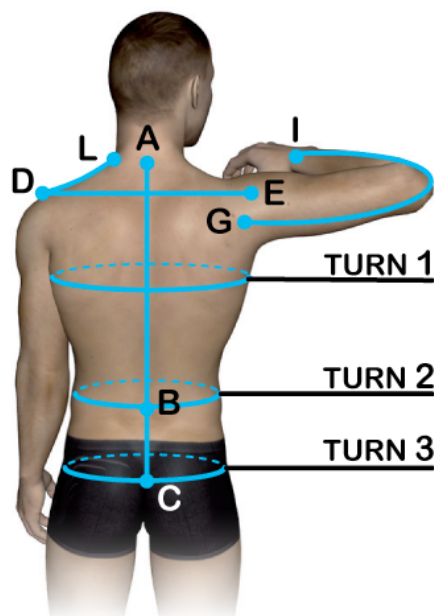

Q.ty.	Art.	Description	Blade cm.	Italian Size	Rh	Lh	M	F

AGE	Height. cm.
<input type="checkbox"/> MALE	<input type="checkbox"/> RIGHT
<input type="checkbox"/> FEMALE	<input type="checkbox"/> LEFT
TURN 1 (CHEST) .....	
TURN 2 (WAIST) .....	
TURN 3 (HIPS) .....	
TURN 4 (THIGH) .....	
AB	GI
BC	DL
AC	MN
DE	OP