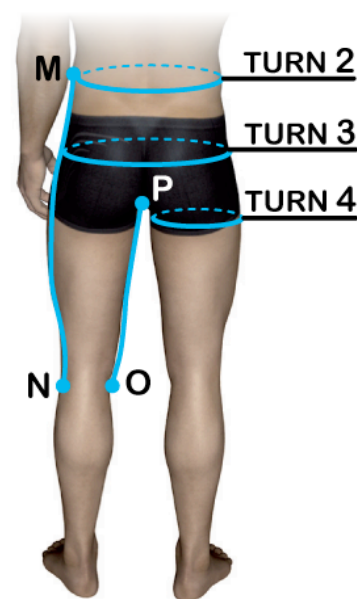

Q.ty.	Art.	Description	Blade cm.	Italian Size	Rh	Lh	M	F

AGE	Height. cm.
<input type="checkbox"/> MALE	<input type="checkbox"/> RIGHT
<input type="checkbox"/> FEMALE	<input type="checkbox"/> LEFT
TURN 1 (CHEST) .....	
TURN 2 (WAIST) .....	
TURN 3 (HIPS) .....	
TURN 4 (THIGH) .....	
AB	GI
BC	DL
AC	MN
DE	OP